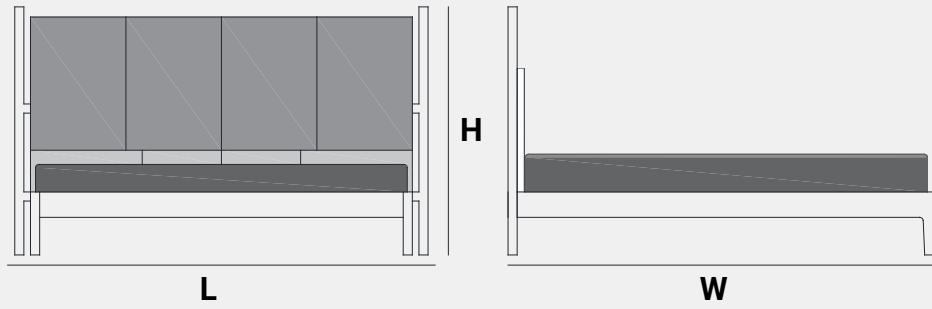

JULTA
Teak
Queen or King

BEDS

BEDROOM

Your dream bed, handcrafted for you. No matter your taste, our beds seamlessly adapt. With gleaming brass inlays, hand woven cane headboards, plush upholstered options and warm natural wood finishes, each piece exudes strength and stability.

Customize to your mattress size. There is a wooden platform below the mattress so that your mattress can breathe.