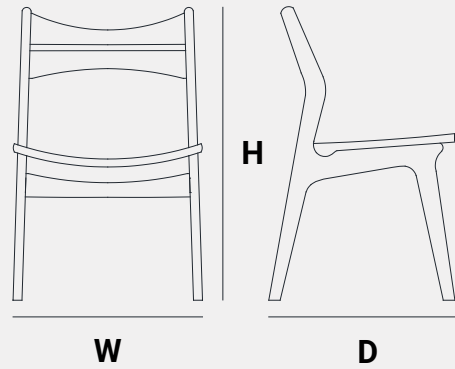

CHAIRS

DINING / STUDY / OFFICE

Elevate your space with our handcrafted chairs, seamlessly blending midcentury charm and ergonomic innovation. Your chairs are meticulously crafted using traditional joineries.

Transform your space, where our chair becomes more than furniture – it's a symbol of timeless style and design statement.