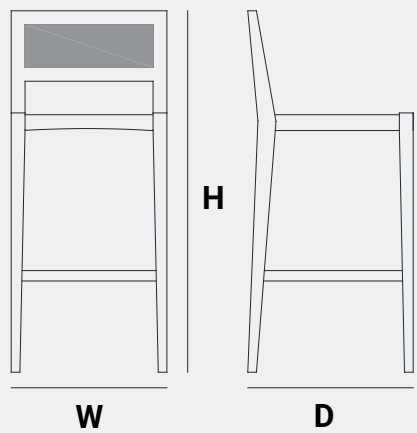

**BALI**  
Teak  
46 X 66 X 83 cm

**BALI BLACK**  
White Ash Burnt  
46 X 66 X 83 cm

**BETTY**  
Teak  
54 X 56 X 77 cm

W X D X H

# BARSTOOLS

BAR / BREAKFAST

Discover the epitome of comfort with our handcrafted barstool, meticulously designed for ergonomic perfection.

Enjoy a comfortable 30cm gap from seat to counter top, ensuring an enjoyable experience. Immerse yourself in the artistry of design, and elevate your bar or breakfast area with unmatched craftsmanship.