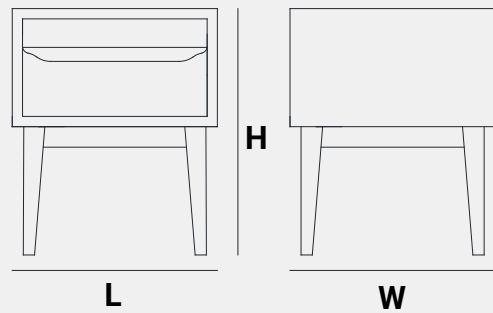

# BED SIDE TABLES

BEDROOM

Discover the perfect bedside companion with our custom-sized bedside table, designed to match the height of your mattress seamlessly. Tailor-made for your needs

Each piece echoes the warmth and strength of your bed with ample storage.