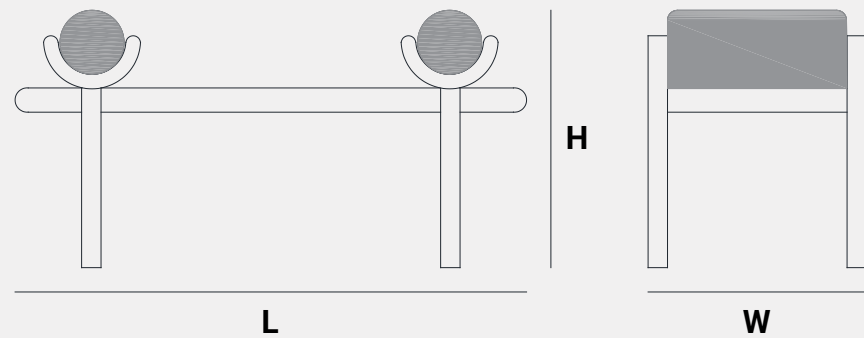

STOOLS AND BENCHES