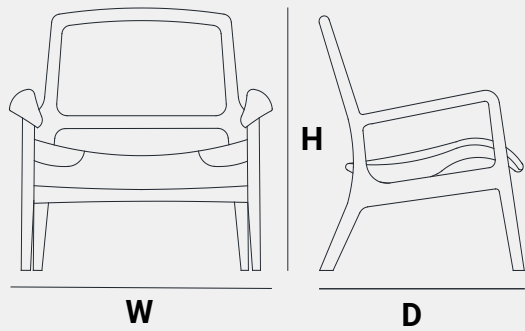

LOUNGE CHAIRS

FORMAL / INFORMAL LIVING

Add a statement piece to your space with our lounge chairs. Precision joineries ensure durability, showcasing expert craftsmanship in every curve.

The inclusion of high-quality foam guarantees a plush and supportive seating experience, while gleaming brass details add a touch of sophisticated warmth.