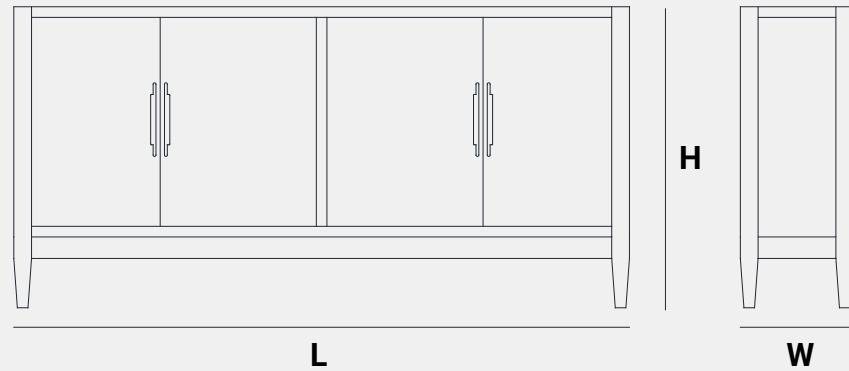

CABINETS

TV / CROCKERY / BAR CABINET / CHEST OF DRAWRES

Experience elegance in every detail with our cabinets featuring cane and colour doors options, in solid wood adorned with exquisite brass details. Tailor your space effortlessly with customizable sizes, ensuring a perfect fit for any room.

Choose from a variety of crockery units, T.V. cabinets, bar units and chest of drawers to complete your home with both style and functionality.