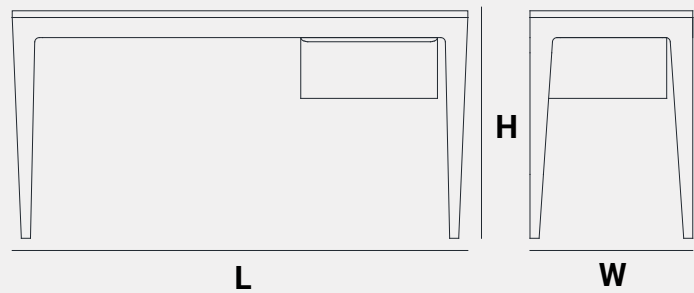

DAMIEN
Indian Laurel & Leather
120 X 75 X 75 cm

DESKS

OFFICE / STUDY