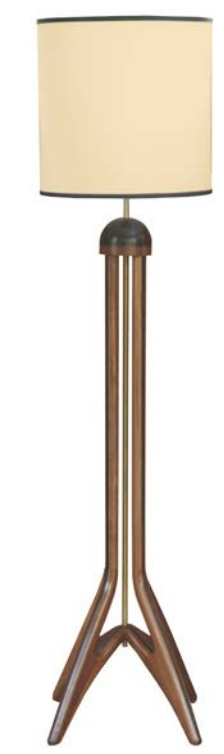

TOAD
Teak and Indian Laurel
Ø 45 X 167 cm