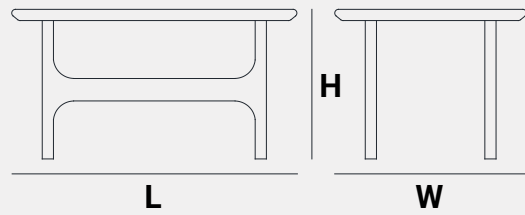

COFFEE TABLES

FORMAL / INFORMAL LIVING

Discover the perfect centerpiece for your living room with our sophisticated coffee tables. Its simple yet elegant designs adds a touch of sophistication to any space.

Crafted for enduring sturdiness, these tables features a timeless blend of glass and wooden top options, including live edge choices for a truly unique aesthetic.